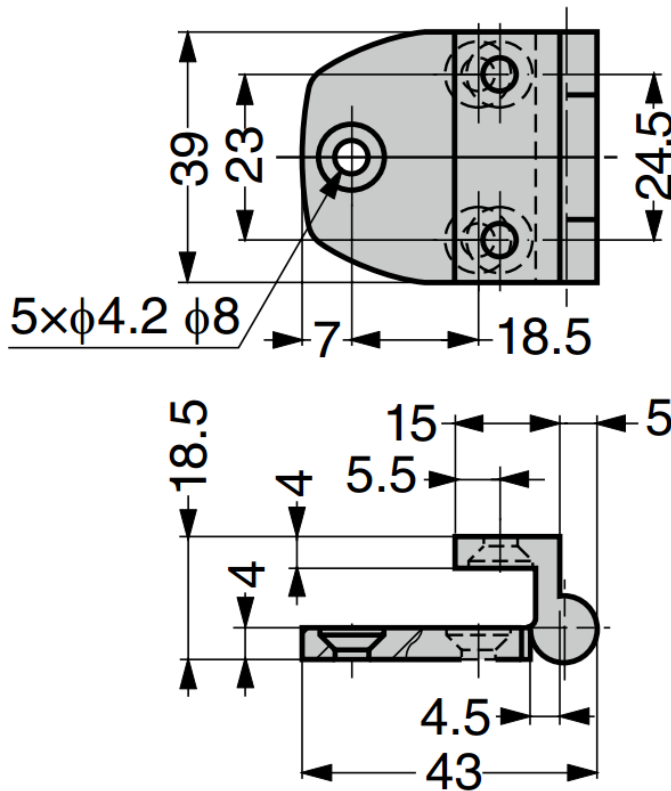

## G28100 Stainless Steel 316 Butt Hinge

### Notes

- Recommended door dimensions in the below table are based on usage of two hinges for one door

Part No.	Door Width	Door Height	Door Thickness	Load Capacity (per pair)	
G28100	Max. 450	Max. 700	Max. 21	167 N	17 kg